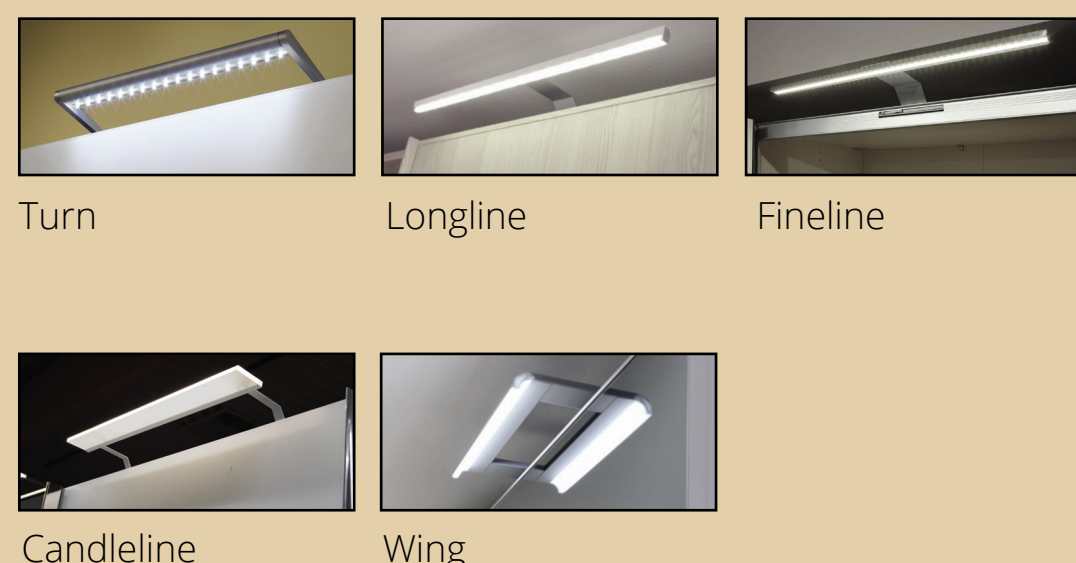

LIGHTING

Turn
Longline
Fineline
Candleline
Wing