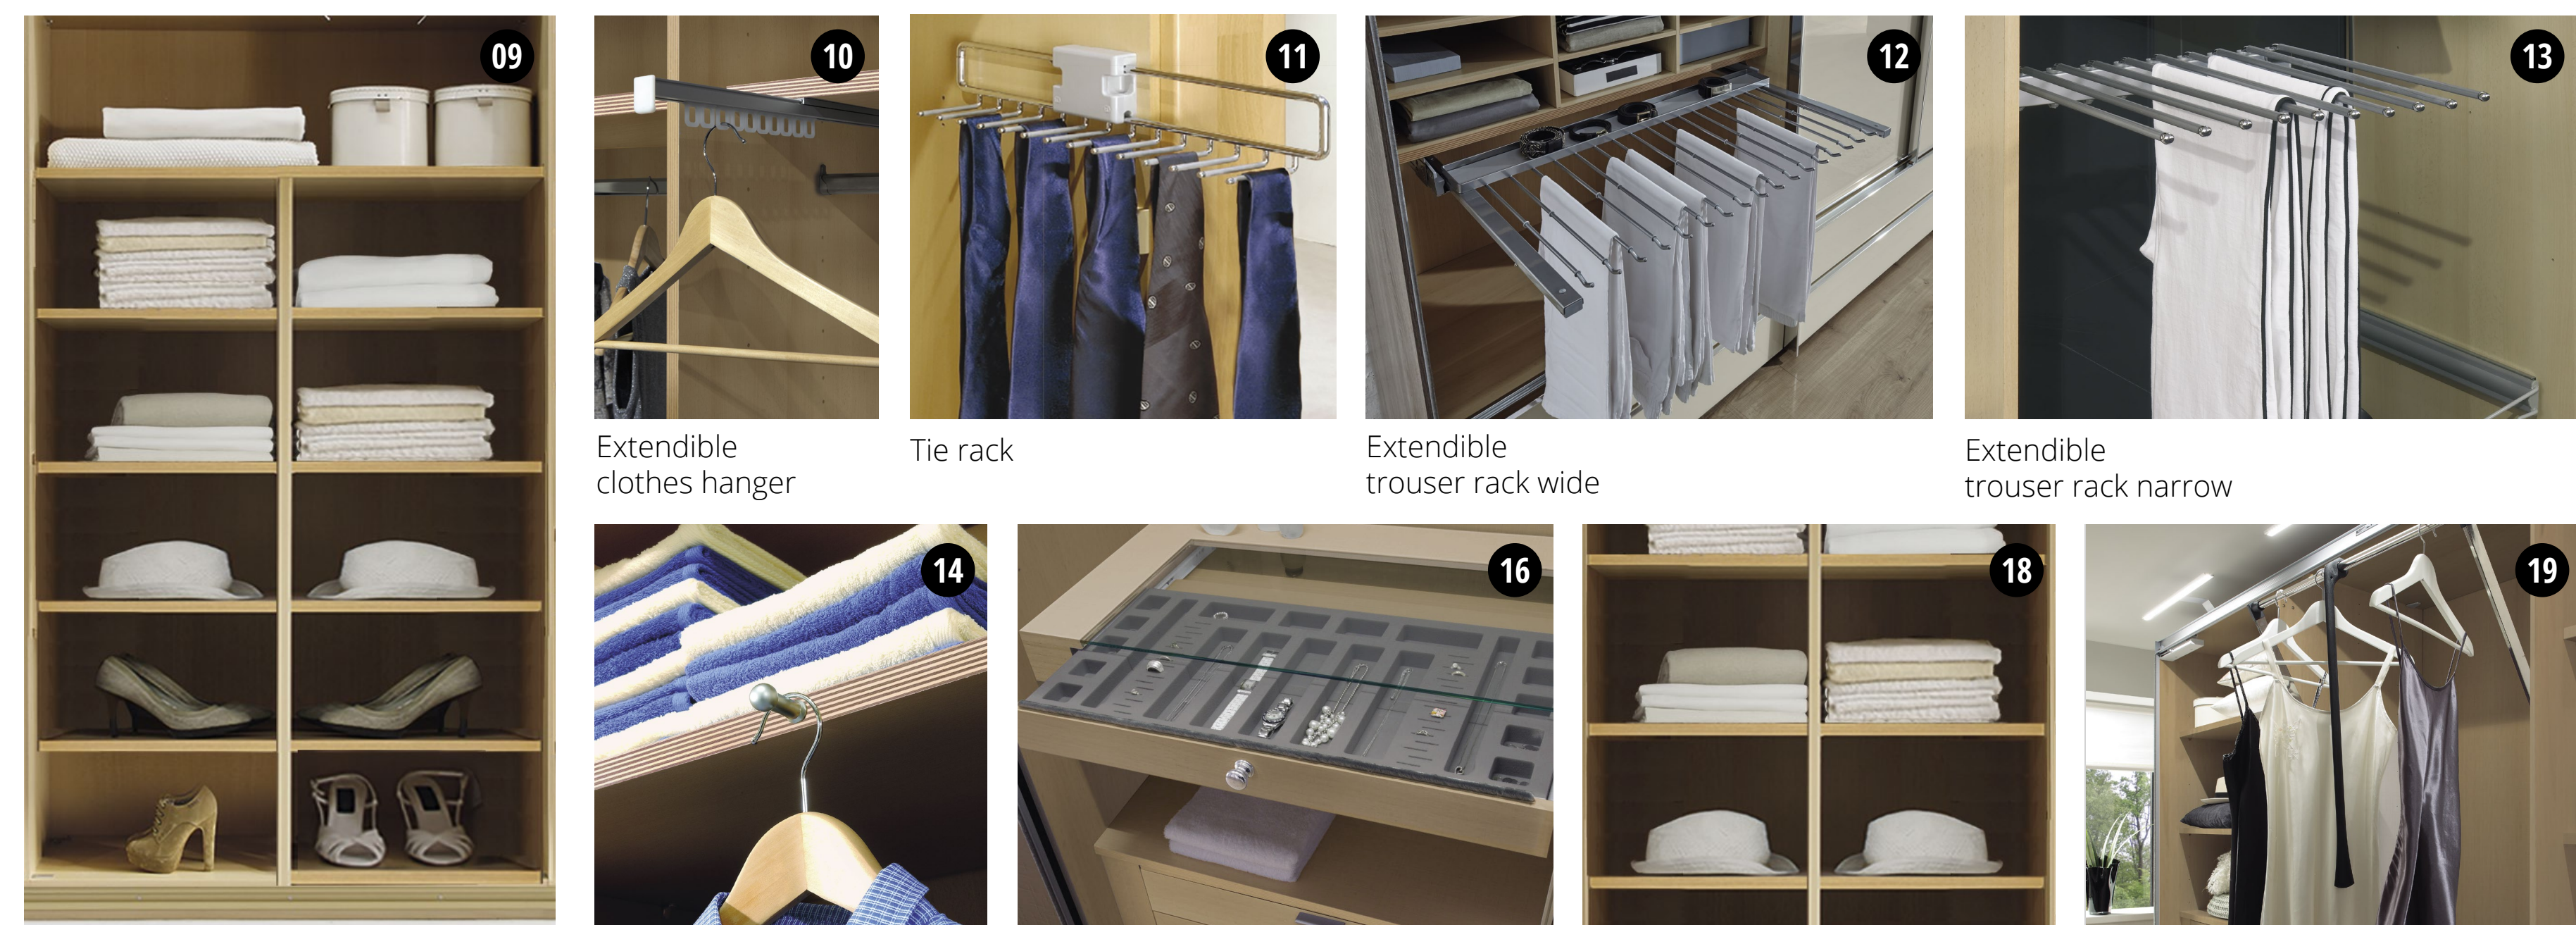

# ACCESSORIES. WHITE BEECH DECOR

**STAUD sliding door wardrobes** can be fitted with numerous practical extras. Choose from the wide range to find the perfect accessories for you. The interior fittings for each wardrobe element include two shelves and one clothes rail as standard. **Practical, convenient and tailored precisely to your requirements.**

- 01. Closing and opening dampers for outer doors
- 02. Closing dampers for middle door(s)
- 03. 3 drawer inserts, with optional soft-close function
- 04. 2 drawer inserts, with optional soft-close function
- 05. 6 drawer inserts, with optional soft-close function
- 06. 3 drawer inserts, with optional soft-close function
- 07. 3 floating drawers, with optional soft-close function
- 08. T-divider, consisting of 1 middle side, 1 clothes rail and 4 shelves
- 09. T-divider with 8 shelves
- 10. Extendible clothes hanger
- 11. Tie rack
- 12. Extendible trouser rack, wide
- 13. Extendible trouser rack, narrow
- 14. Clothes hook for shelves
- 15. Jewellery tray (not shown)
- 16. Jewellery drawer
- 17. Light strip for interior wardrobe lighting
- 18. Internal divider with 9 compartments
- 19. Clothes lift (max. load 10 kg)

**PANORAMA WITH SYNCHRONOUS OPENING:** The PANORAMA element with synchronous opening, which is developed for four-door sliding door wardrobes, offers maximum convenience. The two central wardrobe doors open gracefully in sync to reveal the generous storage space within.

08. T-divider  
04. Drawer insert with 2 or 3 drawers without handles  
05. Drawer insert with 6 drawers  
06. Drawer insert with 3 drawers  
07. Set of 3 floating drawers

09. T-divider with 8 shelves  
10. Extendible clothes hanger  
11. Tie rack  
12. Extendible trouser rack wide  
13. Extendible trouser rack narrow  
14. Clothes hook for shelves  
16. Jewellery drawer with protective glass panel  
18. Internal divider with 9 compartments  
19. Clothes lift (max. load 10 kg)