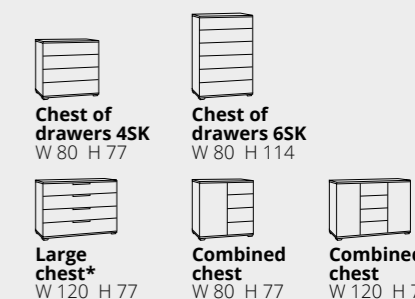

Side furniture

All sizes in cm | Depth 40 cm

fully glazed Body and front glass/front mirror can be chosen	WIDTH	80	120
	HEIGHT	77	77
		114	114

*Large chest only available with grips