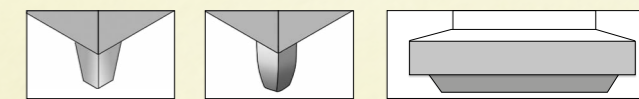

FOOT PART VERSIONS

For **comfort- & luxury height:** Foot part 1, For **comfort- & luxury height:** Foot part 3, Only for **luxury height:** Foot part suspended