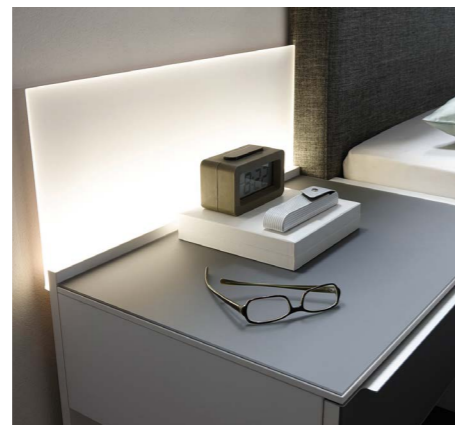

Optional glass panel with LED lighting for suspended console SONATE