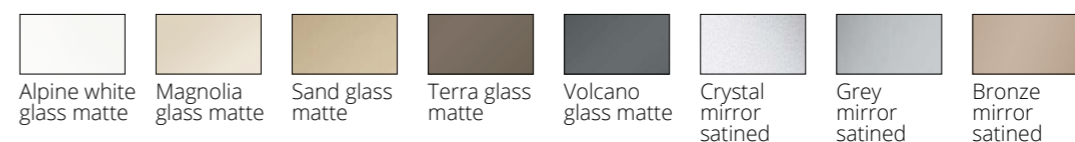

## Patterns, Glasses and Mirrors

BODY SELECTION AND ADDITIONAL DRAWERS SAVONA

GRIP AND DECORATION STRIPS

GLASS AND MIRROR SELECTION FOR CEN TO, PESARO, POLINO, ROME, SAVONA

ADDITIONALLY FOR GLASS STRAPS CEN TO, PESARO & POLINO / DRAWERS SAVONA