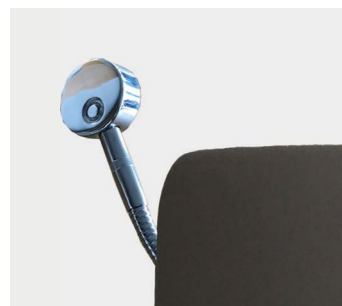

Lighting OMEGA