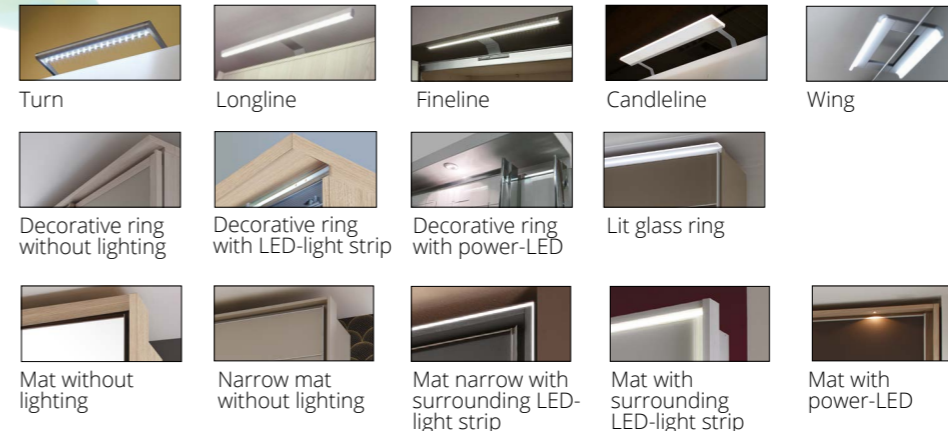

GLASS AND MIRROR SELECTION FOR COMO, LUCCA with silver decorative lines

GLASS AND MIRROR SELECTION FOR VERONA with decorative lines

MIRROR SELECTION FOR MODENA with stripes

## Lightings, decorative rings and mats