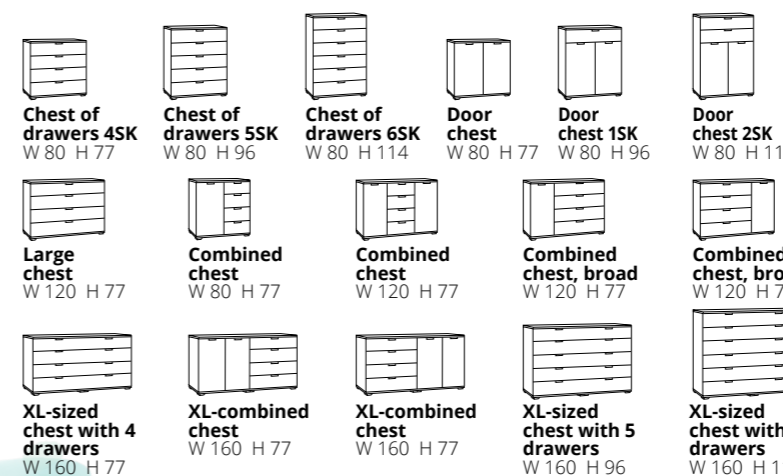

Patterns, Glasses and Mirrors

BODY, FRONT AND PLATE PATTERNS

FRONT GLASSES AND GLASS PLATES

FRONT MIRROR

SIDE FURNITURE RANGE

PREMIUM

Consoles

All sizes in cm | Depth 40 cm

Side furniture

All sizes in cm | Depth 40 cm

fully glazed Body and front glass/front mirror can be chosen	WIDTH	80	120
	HEIGHT	77	77
		114	114