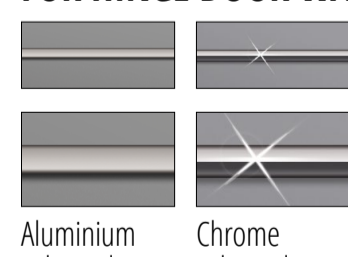

HANDLE/MOULDING RAILS NARROW & WIDE FOR HINGE DOOR WARDROBES