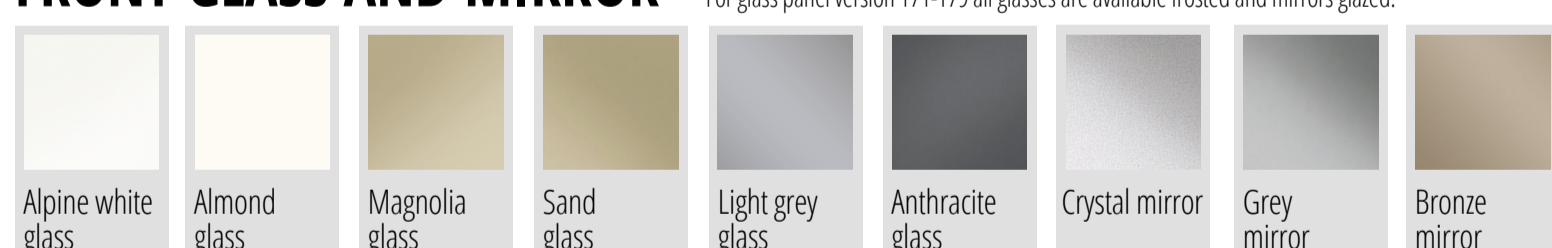

FRONT GLASS AND MIRROR