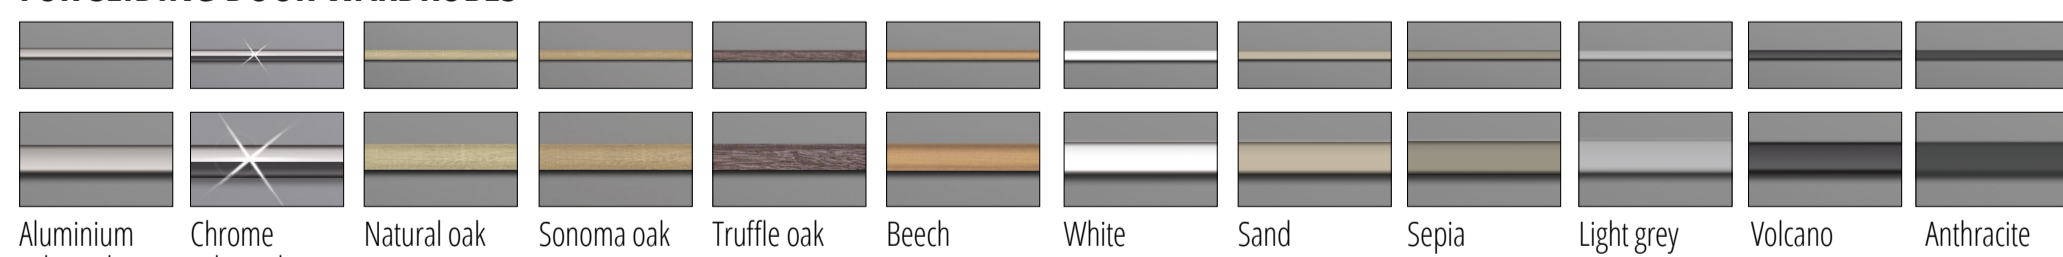

HANDLE/MOULDING RAILS NARROW & WIDE FOR SLIDING DOOR WARDROBES