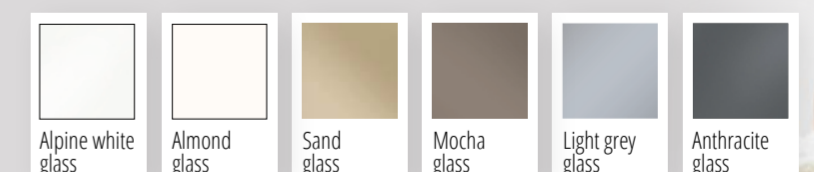

GLASS VERSIONS FOR HEADBOARD 1 AND HEADBOARD 2