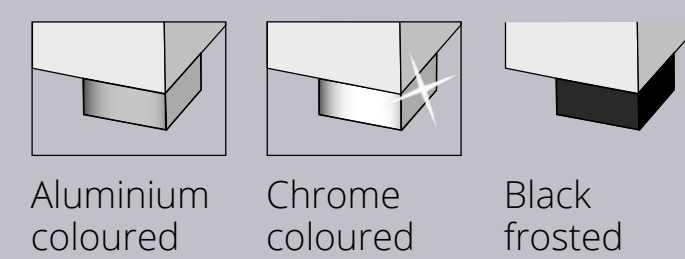

SLIDER

THE PERFECT SUPPLEMENT