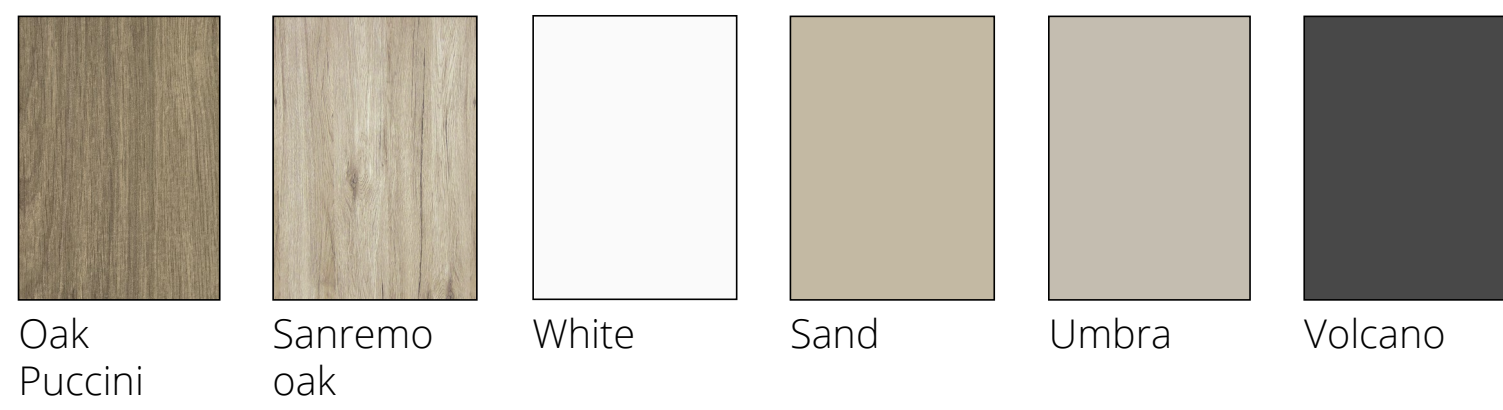

SATINO

SENA Body decor white, outer doors frosted alpine white glass, middle door crystal mirror

LINEA Body decor volcano, outer doors frosted volcano glass, middle door crystal mirror

TRESA Body decor volcano front frosted blue glass

TRESA Body decor sand, outer doors frosted sand glass, middle door crystal mirror

SATINO sliding door wardrobes are delivered with interior Texline decor.

BODY DECOR WARDROBES & SIDE FURNITURE

FRONT GLASS WARDROBES & SIDE FURNITURE