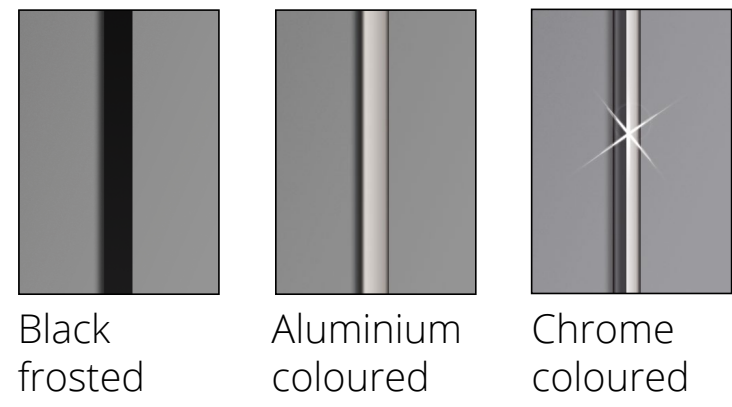

Door optional

HANDLE RAILS & MOULDINGS

DIMENSIONS DEPTH 68CM | ALL INFORMATION IN CM

	2-door 167	2-door 188	2-door 200	2-door 225	3-door 249	3-door 280	3-door 298	3-door 336	4-door 373	4-door 400
WIDTH										
HEIGHT	222	222	222	222	222	222	222	222	222	222
	240	240	240	240	240	240	240	240	240	240