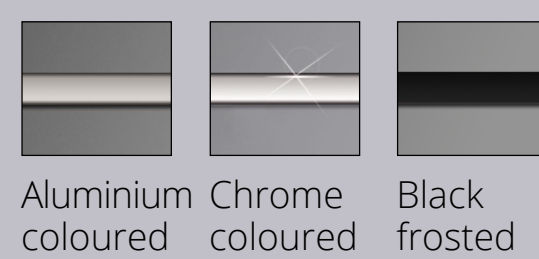

SATINO

SENA Body decor white, outer doors frosted alpine white glass, middle door crystal mirror

LINEA Body decor volcano, outer doors frosted volcano glass, middle door crystal mirror

TRESA Body decor volcano front frosted blue glass

TRESA Body decor sand, outer doors frosted sand glass, middle door crystal mirror

SATINO sliding door wardrobes are delivered with interior Texline decor.

BODY DECOR WARDROBES & SIDE FURNITURE

FRONT GLASS WARDROBES & SIDE FURNITURE

Door optional

HANDLE RAILS & MOULDINGS

DIMENSIONS DEPTH 68CM | ALL INFORMATION IN CM

	2-door 167	2-door 188	2-door 200	2-door 225	3-door 249	3-door 280	3-door 298	3-door 336	4-door 373	4-door 400
WIDTH										
HEIGHT	222	222	222	222	222	222	222	222	222	222
	240	240	240	240	240	240	240	240	240	240

LED LIGHTS

DECORATIVE TOPS & MOUNTS

SATINO NIGHT CONSOLES ALL INFORMATION IN CM | DEPTH 40 CM

Console with 2 drawers	Console with 2 drawers	Console with 3 drawers	Console with 3 drawers	Console with 3 drawers
W 40.0 H 40.0	W 58.0 H 45.5	W 40.0 H 58.0	W 58.0 H 52.5	W 58.0 H 62.5

VERSIONS

SATINO NIGHT CONSOLES are delivered with black sliders.

SATINO SIDE FURNITURE ALL INFORMATION IN CM | DEPTH 40 CM

Chest of drawers with 4 drawers	Cupboard	Cupboard with 1 drawer	Combi cupboard wide	Combi cupboard wide
W 80 H 77	W 80 H 77	W 80 H 96	W 120 H 77	W 120 H 77

HANDLES

SLIDER

THE PERFECT SUPPLEMENT