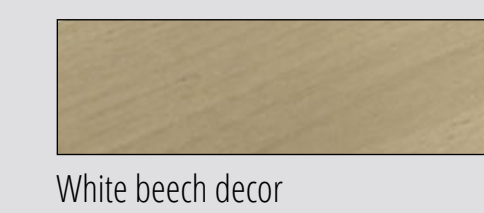

INTERIOR DESIGN