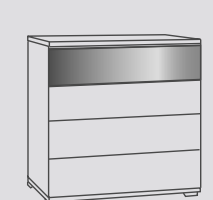

PARTLY GLAZED