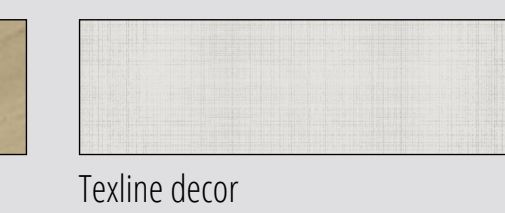

INTERIOR DESIGN