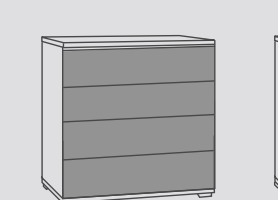

FULLY COLOURED