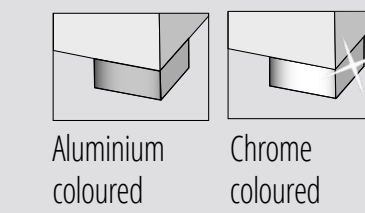

Rubin Side furniture range.

The RUBIN side furniture range is available in various sizes, different versions and front combinations. For an individual design to suit your requirements. RUBIN and SINFONIE PLUS night consoles are available in seven different versions. Ideally matched with beds from the SINFONIE PLUS bed range or to beds from other manufacturers. The height-adjustable floating console is attached directly to the bed frame in this case.

RUBIN NIGHT CONSOLES Slider aluminium and chrome coloured

SINFONIE PLUS NIGHT CONSOLES Slider aluminium or chrome coloured

CUPBOARD DIMENSIONS Depth 40 cm. All information in cm

WIDTH	40	80	120
HEIGHT	80	80	80
	100	100	
	117	117	

HANDLE RAILS AND HANDLES

SLIDER

INTERIOR DESIGN

OPTIONALLY AVAILABLE

FULLY DECOR

Front decor = Body decor

PARTLY COLOURED

Top drawer decor different to other drawers/body decor

FULLY COLOURED

Front decor different to body decor

PARTLY GLAZED

Front decor = Body decor

FULLY GLAZED

Body decor selectable

BODY AND FRONT DECORS

FRONT GLASS AND GLASS PANEL/FRONT MIRROR