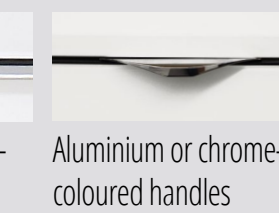

Rubin Side furniture range.

The RUBIN side furniture range is available in various sizes, different versions and front combinations. For an individual design to suit your requirements. RUBIN and SINFONIE PLUS night consoles are available in seven different versions. Ideally matched with beds from the SINFONIE PLUS bed range or to beds from other manufacturers. The height-adjustable floating console is attached directly to the bed frame in this case.

Console with 3 drawers
W: 51 cm
H: 62 cm
D: 40 cm

SINFONIE PLUS NIGHT CONSOLES Slider aluminium or chrome coloured

Console at a comfortable height
W: 58 cm
H: 43 cm
D: 40 cm

Console at a luxury height
W: 58 cm
H: 50 cm
D: 40 cm

Floating Console
height adjustable for comfort and luxury
W: 58 cm
H: 52 cm
D: 40 cm

CUPBOARD DIMENSIONS Depth 40 cm. All information in cm

WIDTH	40	80	120
HEIGHT	80	80	80
	100	100	
	117	117	

HANDLE RAILS AND HANDLES