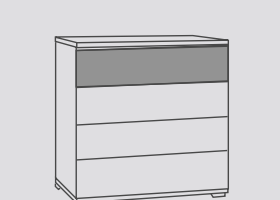

PARTLY COLOURED