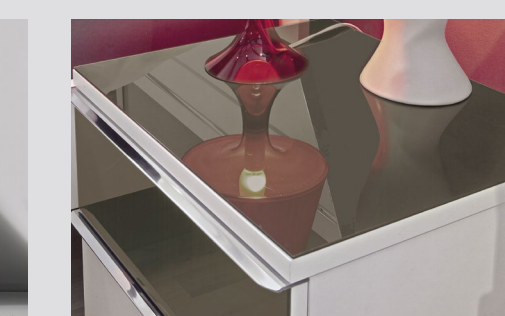

OPTIONALLY AVAILABLE