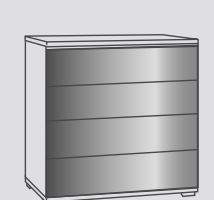

FULLY GLAZED