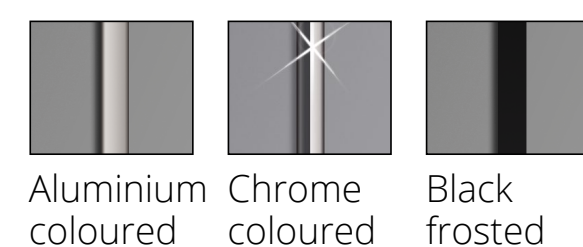

HANDLE RAILS & MOULDINGS

INTERIOR DESIGN IN TEXLINE DECOR

READY TO USE

All INCLUDO GLASS wardrobes have a high-quality interior finish with a Texline decor. The 2- or 3-door sliding door wardrobes are equipped with an extremely practical T-division and a drawer insert with two drawers (soft-close) as standard. The smooth slide of the INCLUDO GLASS sliding doors is comfortably damped by an integrated damper set.

QUITE A BIT
INSIDE