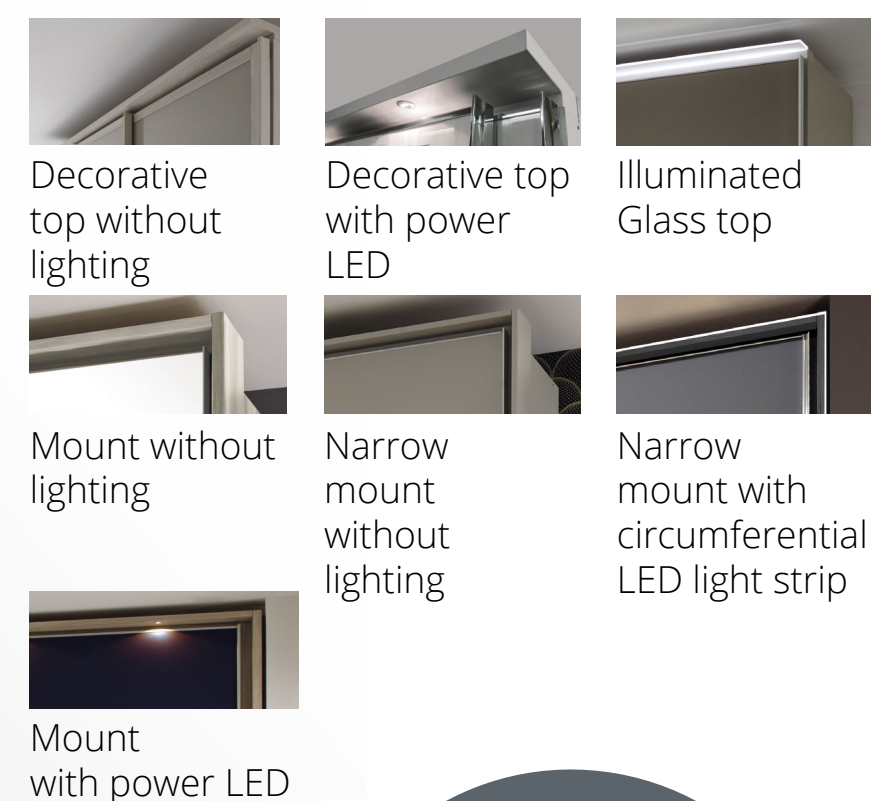

DECORATIVE TOP & MOUNT

THE
PERFECT
SUPPLEMENT