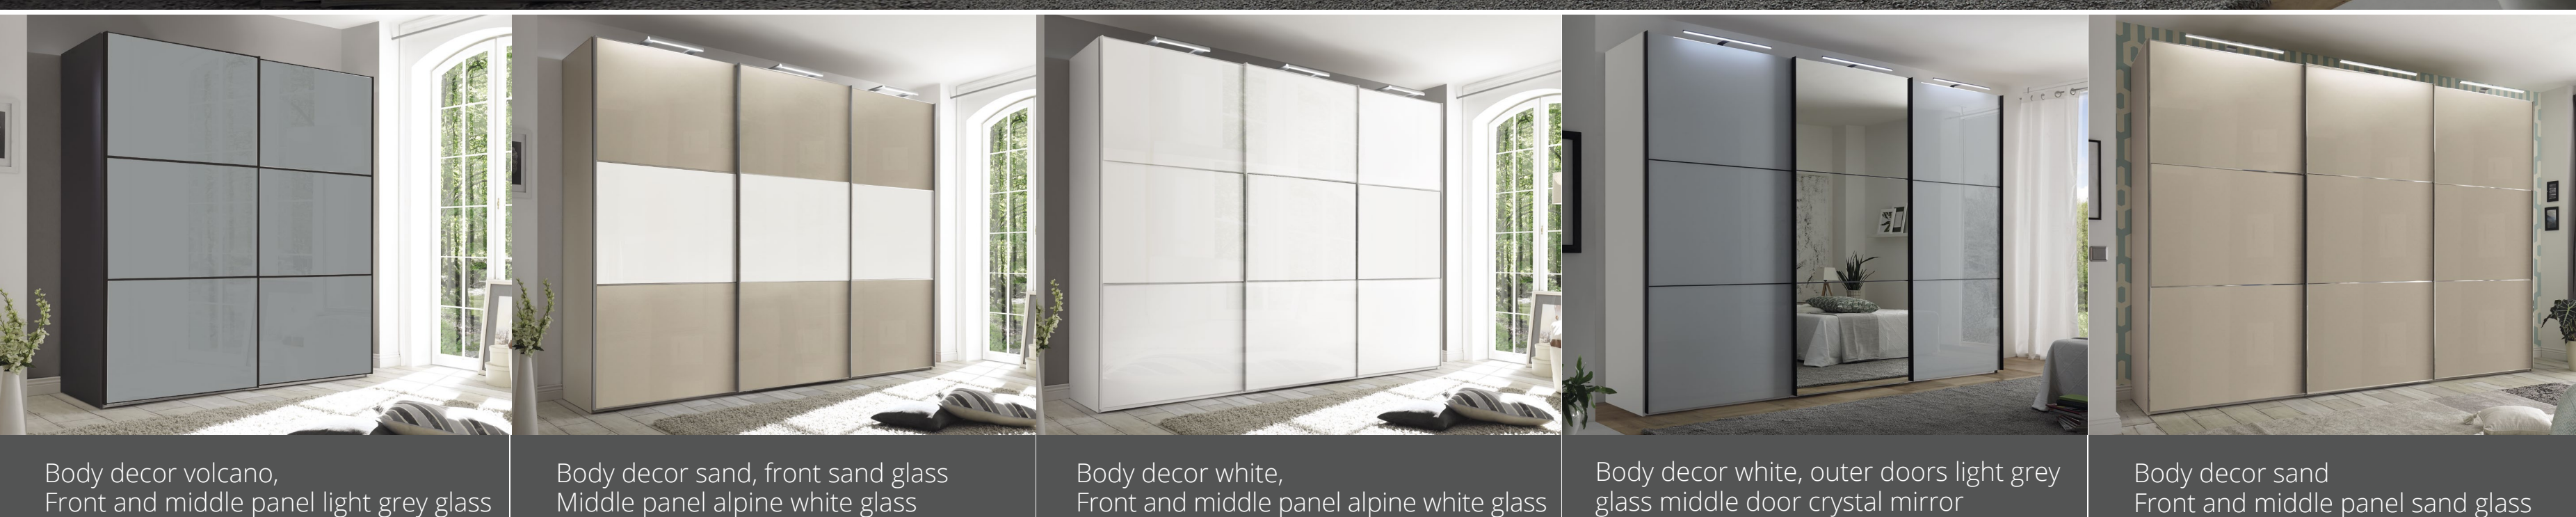

# INCLUDO GLASS

**INCLUSIVE**  
THE PLUS OF  
INTERIOR  
DESIGN

Body decor volcano, Front and middle panel light grey glass

Body decor sand, front sand glass Middle panel alpine white glass

Body decor white, Front and middle panel alpine white glass

Body decor white, outer doors light grey glass middle door crystal mirror

Body decor sand Front and middle panel sand glass