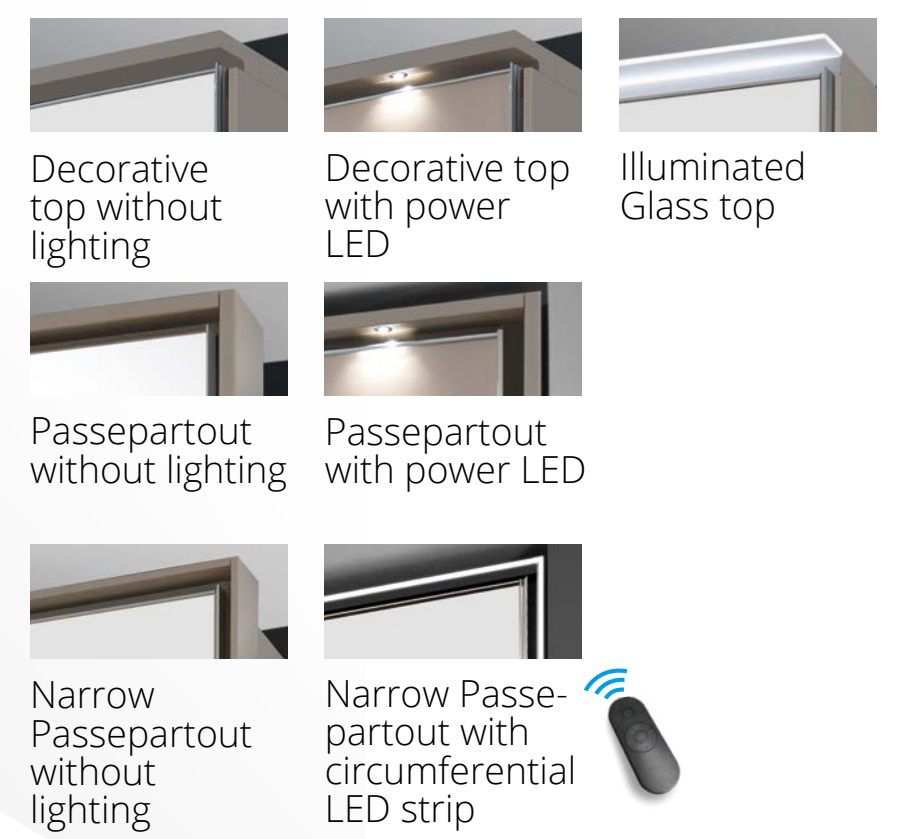

DECORATIVE TOPS & PASSEPARTOUTS