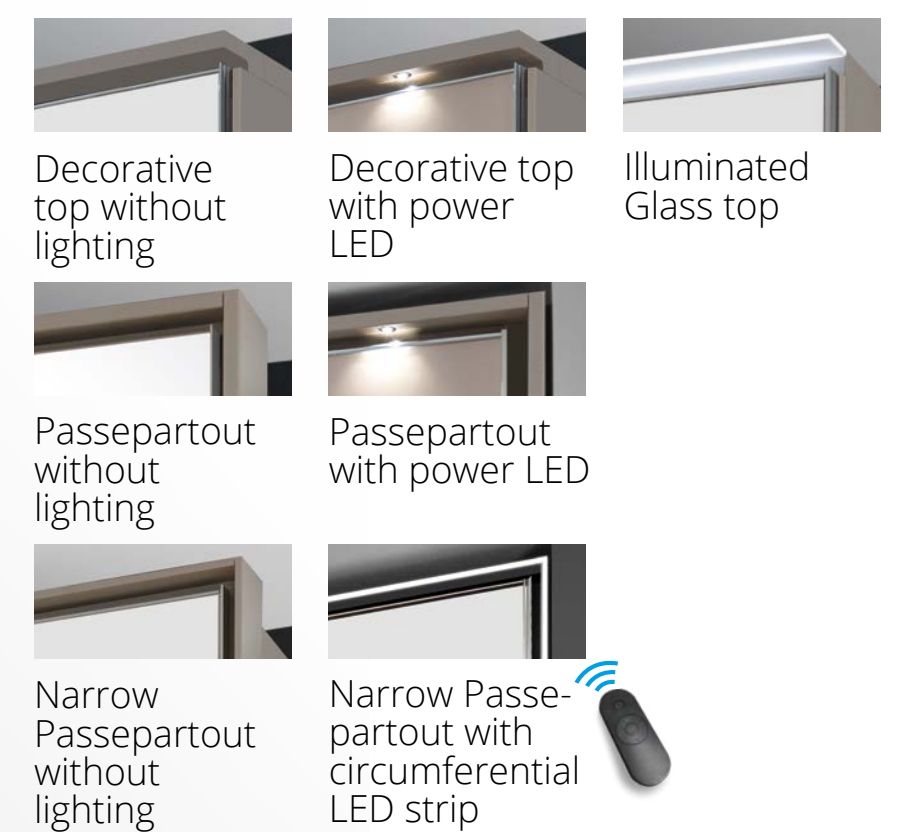

INCLUDO GLASS

INCLUSIVE
THE PLUS OF
INTERIOR
DESIGN

Carcass decor Volcano
outer doors Light Grey Glass
middle door Crystal Mirror

VERSIONS

middle panel
optional in
glass or mirror
selectable

middle door
optional in
glass or mirror
selectable

DIMENSIONS

ALL INFORMATION IN CM
DEPTH 68 CM

WIDTH	2-doors	3-doors
	167 188 200 225	249 280 298 336
HEIGHT	222 222 222 222	222 222 222 222

CARCASS DECOR

Oak Puccini Artisan Oak

White Sand Sapphire Volcano

FRONT GLASS

Alpine White Glass Sand Glass

Light Grey Glass Crystal Mirror

HANDLES & STRIPS

Aluminium-coloured Chrome-coloured Black frosted

INTERIOR DESIGN
IN DECOR TEXTLINE

READY TO USE

All INCLUDO GLASS wardrobes have a high-quality interior finish with a Texline decor. The 2- or 3-door sliding door wardrobes are equipped with an extremely practical T-division and a drawer insert with two drawers (soft-close) as standard. The smooth slide of the INCLUDO GLASS sliding doors is comfortably damped by an integrated damper set.

QUITE A BIT
INSIDE

DOOR DAMPER
INCLUDED

DOOR DAMPER
INCLUDED

T-DIVIDER
INCLUDED

consisting of:
1 middle side,
4 shelves and
1 clothes rail

2 DRAWERS
INCLUDED

Drawer insert
with 2 drawers
and soft-close

LED LIGHTS

DECORATIVE TOPS & PASSEPARTOUTS

INCLUDO GLASS BEDSIDES

ALL INFORMATION IN CM | DEPTH 40 CM

W 40,0 H 40,0	W 58,0 H 45,5	W 40,0 H 58,0	W 58,0 H 52,5	W 58,0 H 62,5

VERSION

fully glazed
carcass decor
selectable

INCLUDO GLASS BEDSIDES are delivered with black feet.
INCLUDO GLASS CHESTS include soft close, optionally available fully extending soft close drawers.

THE
PERFECT
SUPPLEMENT

INCLUDO GLASS CHESTS

ALL INFORMATION IN CM | DEPTH 40 CM

W 80 H 77	W 80 H 77	W 80 H 96	W 120 H 77	W 120 H 77

HANDLES/GRIP LEDGES

Aluminium-coloured Chrome-coloured Black frosted

FEETS